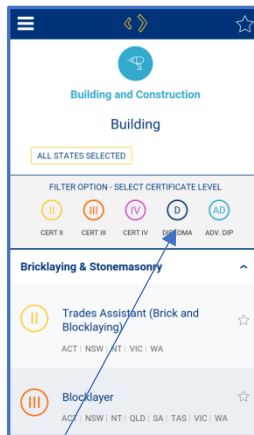

Use 'Browse by Industry' to search for a broad range of apprenticeship and traineeship ideas

Use 'Filters' to select a state or territory

Other options: search by school – based availability or trade related descriptions

Using 'Browse by Industry'

On the first visit, a state & territory selection box appears. This selection is retained until changed using 'Filters' on this or future visits

Change 'Filter' options or make a further selection

Filters: Change an earlier state/territory selection. Other options: search by school – based availability or trade related descriptions

Option: tap on Certificate Level icon(s) to limit the search results. Tap again to de-select.