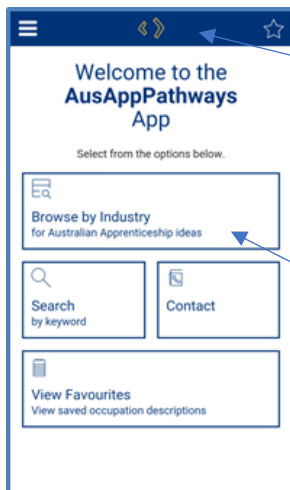

The 'Home' screen

The top blue menu option strip displays on all screens:
Left – Lists all options & 'How to use the app'
Middle – Return to the 'Home' screen
Right – Go to 'Favourites'

Access AusAppPathway content: