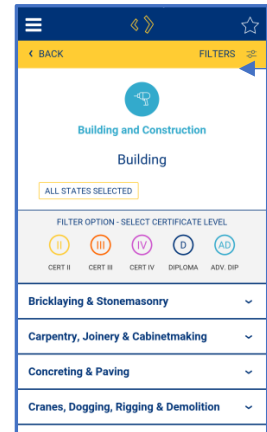

On the first visit, a state & territory selection box appears. This selection is retained until changed using 'Filters' on this or future visits

Change 'Filter' options or make a further selection