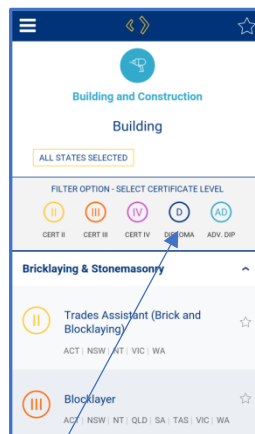

Using 'Browse by Industry'

On the first visit, a state & territory selection box appears. This selection is retained until changed using 'Filters' on this or future visits

Change 'Filter' options or make a further selection

Filters: Change an earlier state/territory selection. Other options: search by school – based availability or trade related descriptions

Option: tap on Certificate Level icon(s) to limit the search results. Tap again to de-select.