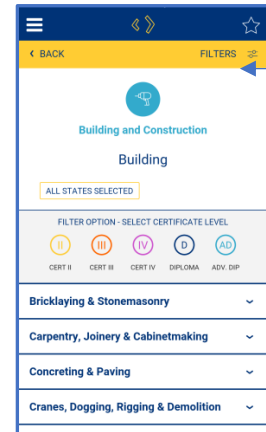

On the first visit, a state & territory selection box appears. This selection is retained until changed using 'Filters' on this or future visits

Change 'Filter' options or make a further selection